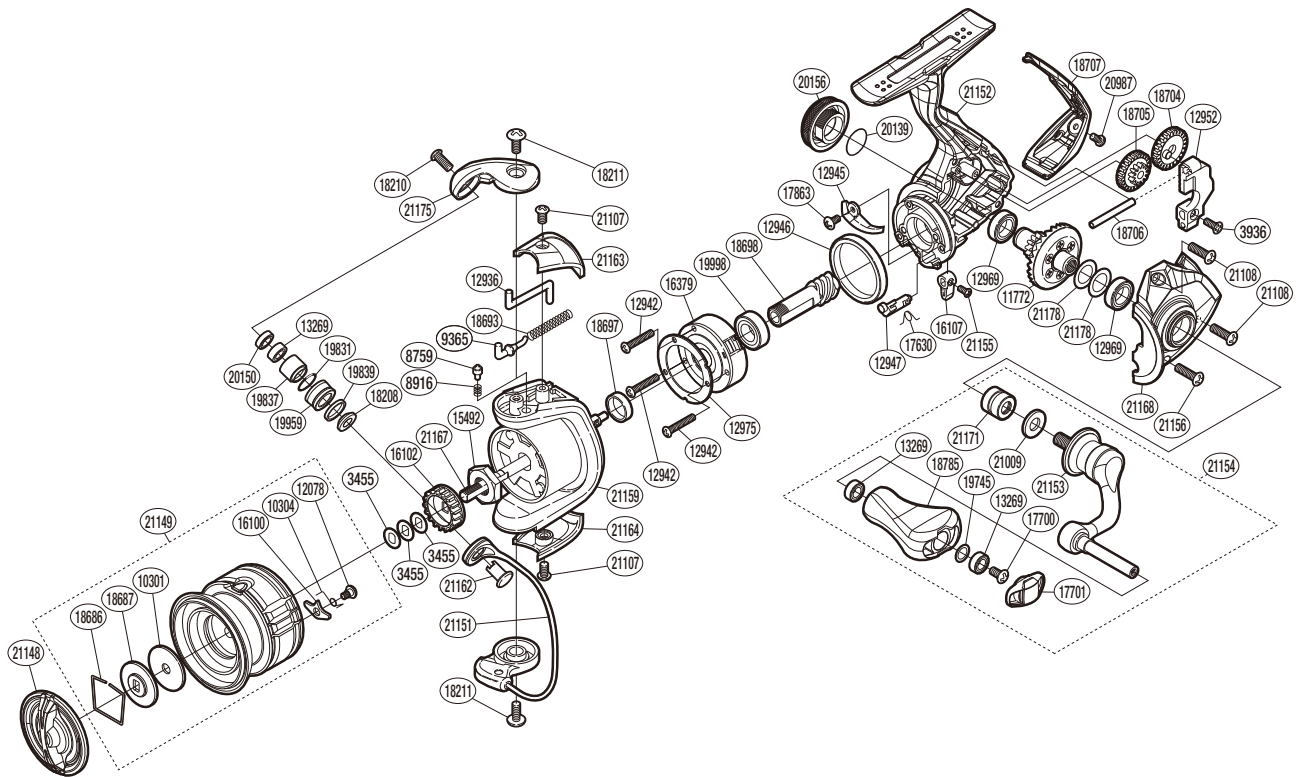

SHIMANO

VANFORD SA-RB

VF500F

(51SF36B005X)

Please note that the number of adjusting washers may not be the same as shown in the exploded views.
(Adjustment will vary with each individual product.)

Part No.	Description	Part No.	Description	Part No.	Description
RD 3455	Washer	RD17700	Screw	RD20156	Handle Screw Cap
RD 3936	Screw	RD17701	Handle Knob Seal	RD20987	Screw
RD 8759	Click Pin	RD17863	Screw	RD21009	Washer
RD 8916	Click Spring	RD18208	Spacer	RD21107	Screw
RD 9365	Bail Spring Guide A	RD18210	Screw	RD21108	Screw
RD10301	Drag Washer	RD18211	Screw	RD21148	Drag Knob Assembly
RD10304	Drag Click Spring	RD18686	Drag Washer Retainer	RD21149	Spool Assembly
RD11772	Drive Gear Assembly	RD18687	Key Washer	RD21151	Bail Assembly
RD12078	Screw	RD18693	Bail Spring	RD21152	Body Assembly
RD12936	Bail Trip Lever	RD18697	Rotor Ring	RD21153	Handle Shank Assembly
RD12942	Screw	RD18698	Pinion Gear	RD21154	Handle Assembly
RD12945	Bail Trip Strike	RD18704	Oscillating Gear	RD21155	Screw
RD12946	Friction Ring	RD18705	Idle Gear B Large	RD21156	Screw
RD12947	Anti-Reverse Cam	RD18706	Oscillating Guide	RD21159	Rotor
RD12952	Oscillating Slider	RD18707	Rear Protector	RD21162	Line Roller Support
RD12969	Ball Bearing	RD18785	Handle Knob	RD21163	Bail Spring Cover
RD12975	Roller Clutch Reinforce	RD19745	Washer	RD21164	Bail Hold Support Guard
RD13269	Ball Bearing	RD19831	O Ring	RD21167	Main Shaft
RD15492	Rotor Nut	RD19837	Line Roller Bushing	RD21168	Side Cover
RD16100	Drag Click	RD19839	Line Roller Spacer	RD21171	Handle Shaft Cover B
RD16102	Spool Support	RD19959	Line Roller	RD21175	Bail Arm
RD16107	Anti-Reverse Lever	RD19998	Ball Bearing	RD21178	Washer
RD16379	Roller Clutch Assembly	RD20139	O Ring		
RD17630	Anti-Reverse Cam Spring	RD20150	Line Roller Collar	RD18054	Anti Line Slip Sticker